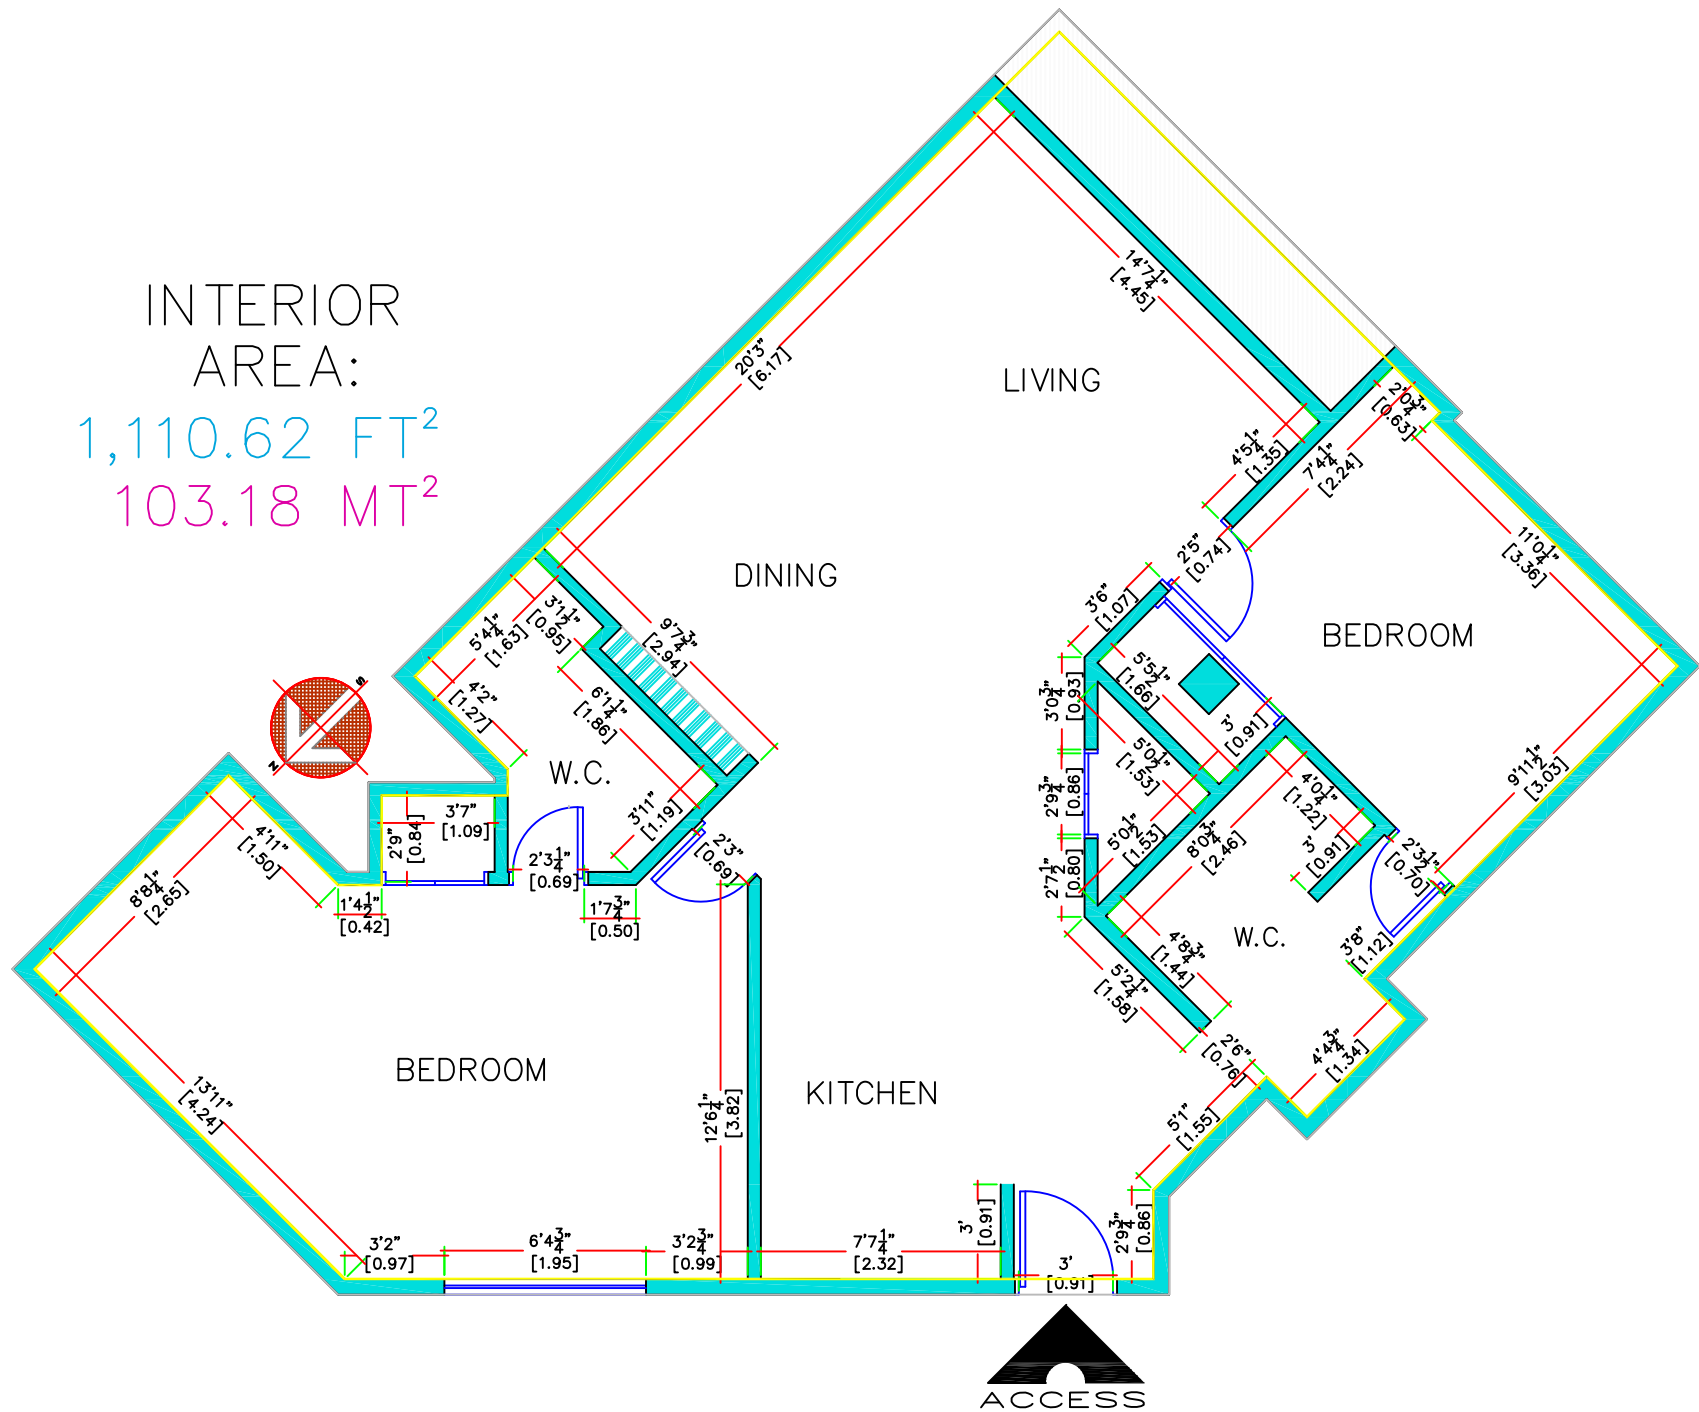

INTERIOR
AREA:
1,110.62 FT²
103.18 MT²

ARCHITECTURAL PLAN OCEANA PLAZA CONDO-1
MEASUREMENTS