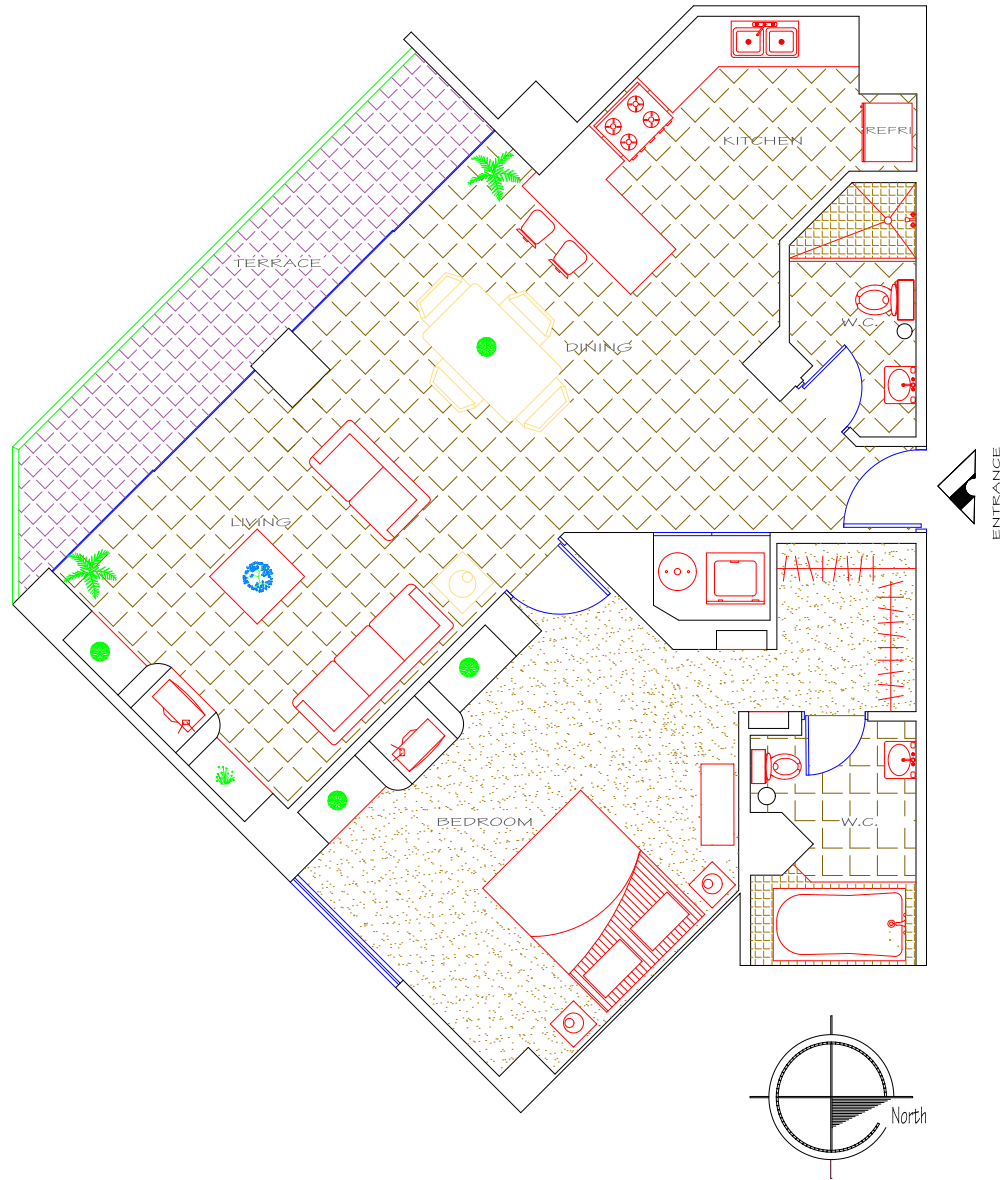

1129 SQ.FTS  
105 m2

ARCHITECTURAL PLAN CM-309  
FURNITURE